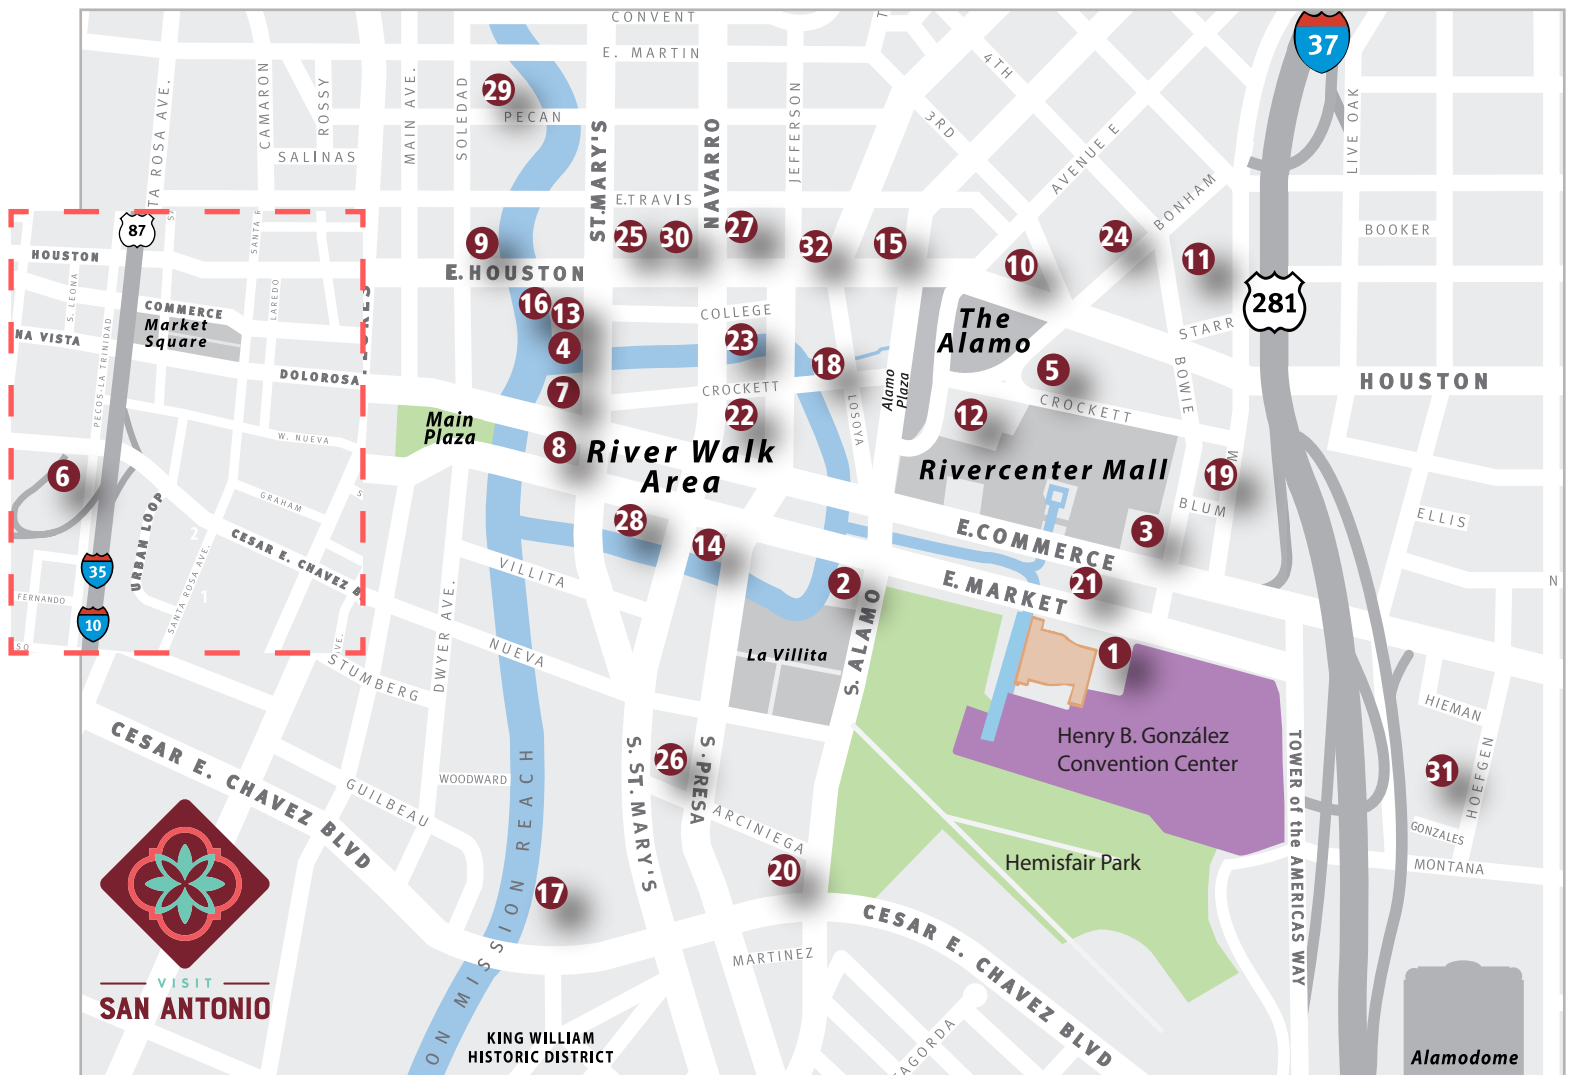

*Co-headquarter hotel

KING WILLIAM
HISTORIC DISTRICT

Alamodome